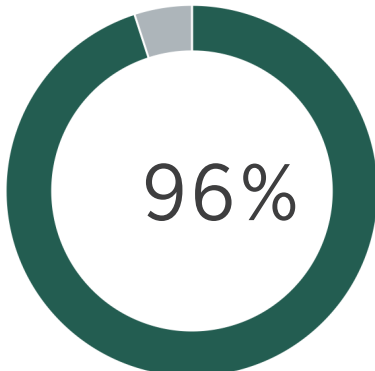

3 out of 10 students do not have student loans

77% undergraduate retention rate

⚙️ \$31.7m institutional student aid

⚙️ \$22,547 average scholarship/grant

⚙️ 12:1 student to faculty ratio

\$2,500 per student for internship, fellowship, study abroad support

More than 1 out of every 4 undergraduates from Michigan qualifies for the Michigan Tuition Grant

96 percent of undergraduates receive institutional grants or scholarships

89 percent of Alma students are from Michigan