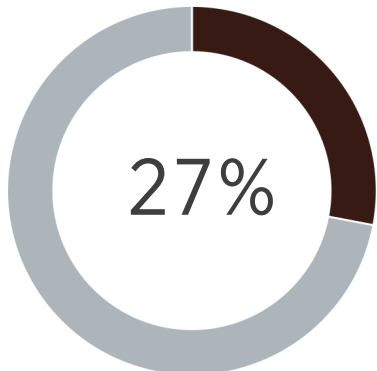

3 out of 10 students do not have student loans

77% undergraduate retention rate

⚙️ \$31.7m institutional student aid

⚙️ \$22,547 average scholarship/grant

⚙️ 12:1 student to faculty ratio

\$2,500 per student for internship, fellowship, study abroad support

More than 1 out of every 4 undergraduates from Michigan qualifies for the Michigan Tuition Grant

96 percent of undergraduates receive institutional grants or scholarships

89 percent of Alma students are from Michigan