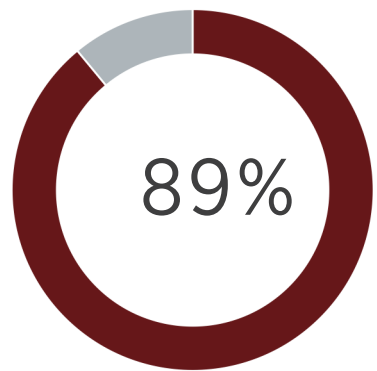

3 out of 10 students do not have student loans

77% undergraduate retention rate

⚙️ \$31.7m institutional student aid

⚙️ \$22,547 average scholarship/grant

⚙️ 12:1 student to faculty ratio

\$2,500 per student for internship, fellowship, study abroad support

More than 1 out of every 4 undergraduates from Michigan qualifies for the Michigan Tuition Grant

96 percent of undergraduates receive institutional grants or scholarships

89 percent of Alma students are from Michigan