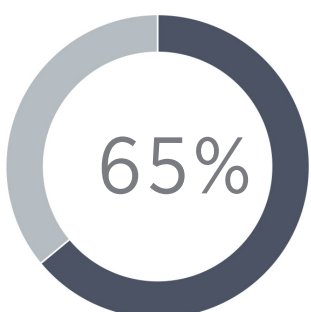

65 percent of Hope students are from Michigan