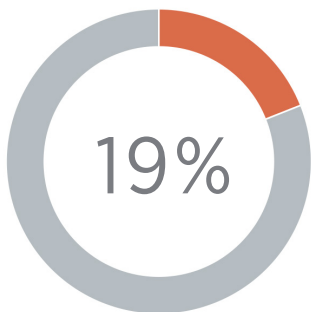

### HOPE COLLEGE STUDENTS AT-A-GLANCE

- ✓ 3,150 students enrolled
- ✓ 99% on-time graduation rate
- ✓ 711 baccalaureate degrees awarded

2 out of 10 undergraduates receive Pell grants

6 out of 10 students are women

2 out of 10 students are minorities

5 out of 10 undergraduates do not have any student loans

**89%** full-time retention rate

 \$70m institutional student aid

 \$24,971 average scholarship/grant

 11:1 student to faculty ratio

**100%** students participating in senior capstone project

Nearly 1 in 5 undergraduates from Michigan qualifies for the Michigan Tuition Grant

87 percent of undergraduates receive institutional grants or scholarships