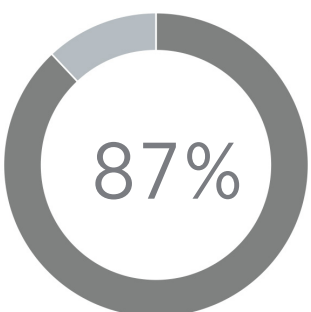

### HOPE COLLEGE STUDENTS AT-A-GLANCE

- ✓ 3,150 students enrolled
- ✓ 99% on-time graduation rate
- ✓ 711 baccalaureate degrees awarded

2 out of 10 undergraduates receive Pell grants

6 out of 10 students are women

2 out of 10 students are minorities

5 out of 10 undergraduates do not have any student loans

**89%** full-time retention rate

 \$70m institutional student aid

 \$24,971 average scholarship/grant

 11:1 student to faculty ratio

**100%** students participating in senior capstone project

Nearly 1 in 5 undergraduates from Michigan qualifies for the Michigan Tuition Grant

87 percent of undergraduates receive institutional grants or scholarships