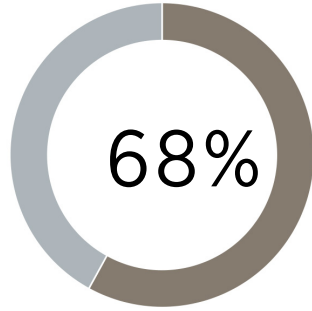

KALAMAZOO COLLEGE STUDENTS AT-A-GLANCE

- ✓ 1,485 students enrolled
- ✓ 94 percent 4-year graduation rate
- ✓ 291 baccalaureate degrees awarded

5 out of 10 undergraduates have no loans

6 out of 10 students are women

4 out of 10 students are non-white

10 out of 10 students receive grants and scholarships

92% undergraduate retention rate

$40.7m institutional student aid

$27,949 average scholarship/grant

13:1 student to faculty ratio

71 percent of students participate in career and professional development

53 percent of undergraduates from Michigan qualify for the Michigan Tuition Grant

99 percent of undergraduates receive institutional grants or scholarships

68 percent of Kalamazoo students are from Michigan