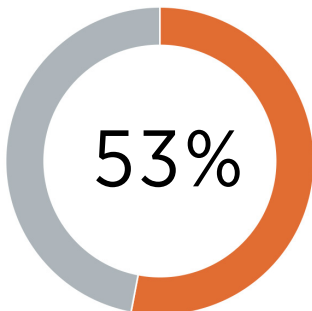

KALAMAZOO COLLEGE STUDENTS AT-A-GLANCE

- ✓ 1,485 students enrolled
- ✓ 94 percent 4-year graduation rate
- ✓ 291 baccalaureate degrees awarded

5 out of 10 undergraduates have no loans

6 out of 10 students are women

4 out of 10 students are non-white

10 out of 10 students receive grants and scholarships

92% undergraduate retention rate

$40.7m institutional student aid

$27,949 average scholarship/grant

13:1 student to faculty ratio

71 percent of students participate in career and professional development

53 percent of undergraduates from Michigan qualify for the Michigan Tuition Grant

99 percent of undergraduates receive institutional grants or scholarships

68 percent of Kalamazoo students are from Michigan