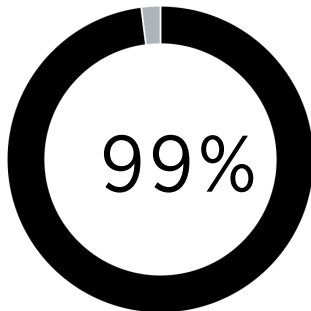

KALAMAZOO COLLEGE STUDENTS AT-A-GLANCE

- ✓ 1,485 students enrolled
- ✓ 94 percent 4-year graduation rate
- ✓ 291 baccalaureate degrees awarded

5 out of 10 undergraduates have no loans

6 out of 10 students are women

4 out of 10 students are non-white

10 out of 10 students receive grants and scholarships

92% undergraduate retention rate

$40.7m institutional student aid

$27,949 average scholarship/grant

13:1 student to faculty ratio

71 percent of students participate in career and professional development

53 percent of undergraduates from Michigan qualify for the Michigan Tuition Grant

99 percent of undergraduates receive institutional grants or scholarships

68 percent of Kalamazoo students are from Michigan