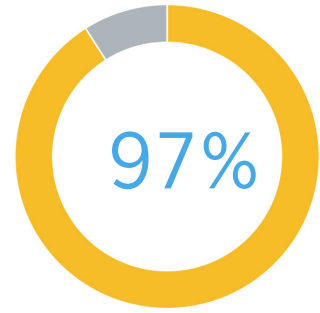

- ✓ 2,780 students enrolled
- ✓ 971 degrees & certificates awarded
- ✓ 586 baccalaureate degrees awarded

3 out of 10 undergrads receive Pell grants

7 out of 10 students are women

99% graduates who complete in 6 years or fewer

⚙️ \$13.4m institutional student aid

⚙️ \$16,093 average scholarship/grant

⚙️ 12:1 student to faculty ratio

4 out of 10 students are non-white

5 out of 10 undergrads do not have student loans

76% undergraduate retention rate

Three-quarters of undergrads from Michigan qualify for the Michigan Tuition Grant

100 percent of undergraduates receive institutional grants or scholarships

97 percent of Madonna students are from Michigan