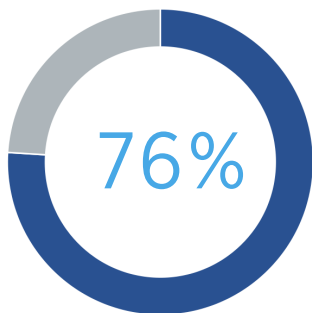

- ✓ 2,780 students enrolled
- ✓ 971 degrees & certificates awarded
- ✓ 586 baccalaureate degrees awarded

3 out of 10 undergrads receive Pell grants

7 out of 10 students are women

99% graduates who complete in 6 years or fewer

⚙️ \$13.4m institutional student aid

⚙️ \$16,093 average scholarship/grant

⚙️ 12:1 student to faculty ratio

4 out of 10 students are non-white

5 out of 10 undergrads do not have student loans

76% undergraduate retention rate

Three-quarters of undergrads from Michigan qualify for the Michigan Tuition Grant

100 percent of undergraduates receive institutional grants or scholarships

97 percent of Madonna students are from Michigan