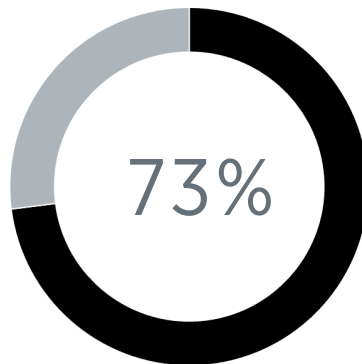

## ROCHESTER CHRISTIAN UNIVERSITY STUDENTS AT-A-GLANCE

✓ 1,181 students enrolled

✓ 216 degrees awarded

✓ 177 baccalaureate degrees awarded

**96%** of graduates complete in 6 years

4 out of 10 students receive Pell grants

6 out of 10 students are women

4 out of 10 students are non-white

5 out of 10 undergraduates do not have student loans

**100%** nursing graduates employed upon graduation

⚙️ \$14.4m institutional student aid

⚙️ \$13,221 average scholarship/grant

⚙️ 14:1 student to faculty ratio

2 out of every 5 undergraduates from Michigan qualifies for the Michigan Tuition Grant

73 percent of undergraduates receive institutional grants or scholarships