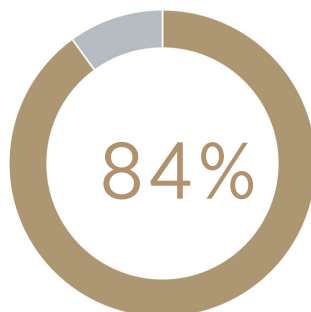

Unless otherwise noted, data is from FY 2018-2019.
For more information please visit: micolleges.org