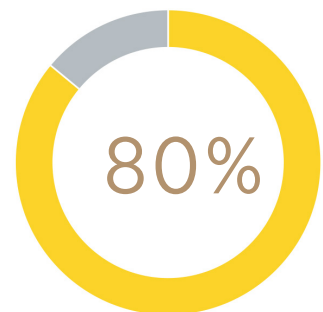

Unless otherwise noted, data is from FY 2018-2019.
For more information please visit: micolleges.org