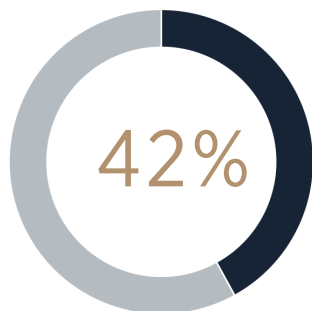

Unless otherwise noted, data is from FY 2018-2019.
For more information please visit: micolleges.org