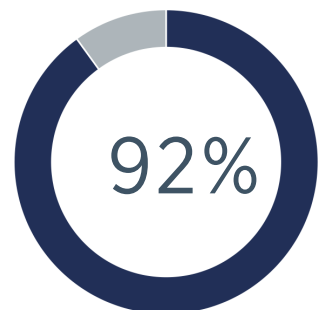

UNIVERSITY OF DETROIT MERCY STUDENTS AT-A-GLANCE

- ✓ 5,661 students enrolled
- ✓ 1,553 degrees & certificates
- ✓ 745 baccalaureate degrees awarded

3 out of 10 undergrads receive Pell grants

6 out of 10 students are women

5 out of 10 students are non-white

5 out of 10 undergraduates do not have loans

87% undergraduate retention rate

\$70.1m institutional student aid

\$27,551 average scholarship/grant

11:1 student to faculty ratio

98% graduate in 6 years or fewer

4 out of 10 undergraduates from Michigan qualifies for the Michigan Tuition Grant

91 percent of undergraduates receive institutional grants or scholarships

92 percent of students are from Michigan