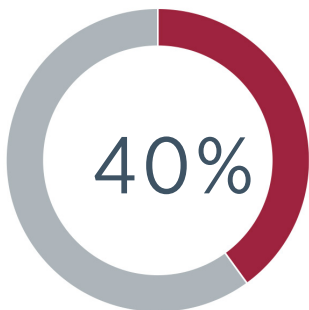

UNIVERSITY OF DETROIT MERCY STUDENTS AT-A-GLANCE

- ✓ 5,661 students enrolled
- ✓ 1,553 degrees & certificates
- ✓ 745 baccalaureate degrees awarded

3 out of 10 undergrads receive Pell grants

6 out of 10 students are women

5 out of 10 students are non-white

5 out of 10 undergraduates do not have loans

87% undergraduate retention rate

\$70.1m institutional student aid

\$27,551 average scholarship/grant

11:1 student to faculty ratio

98% graduate in 6 years or fewer

4 out of 10 undergraduates from Michigan qualifies for the Michigan Tuition Grant

91 percent of undergraduates receive institutional grants or scholarships

92 percent of students are from Michigan