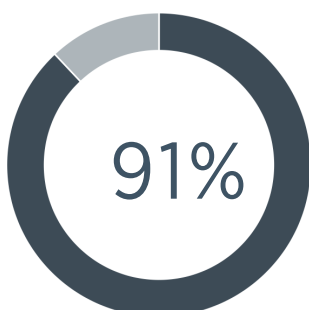

UNIVERSITY OF DETROIT MERCY STUDENTS AT-A-GLANCE

- ✓ 5,661 students enrolled
- ✓ 1,553 degrees & certificates
- ✓ 745 baccalaureate degrees awarded

3 out of 10 undergrads receive Pell grants

6 out of 10 students are women

5 out of 10 students are non-white

5 out of 10 undergraduates do not have loans

87% undergraduate retention rate

\$70.1m institutional student aid

\$27,551 average scholarship/grant

11:1 student to faculty ratio

98% graduate in 6 years or fewer

4 out of 10 undergraduates from Michigan qualifies for the Michigan Tuition Grant

91 percent of undergraduates receive institutional grants or scholarships

92 percent of students are from Michigan